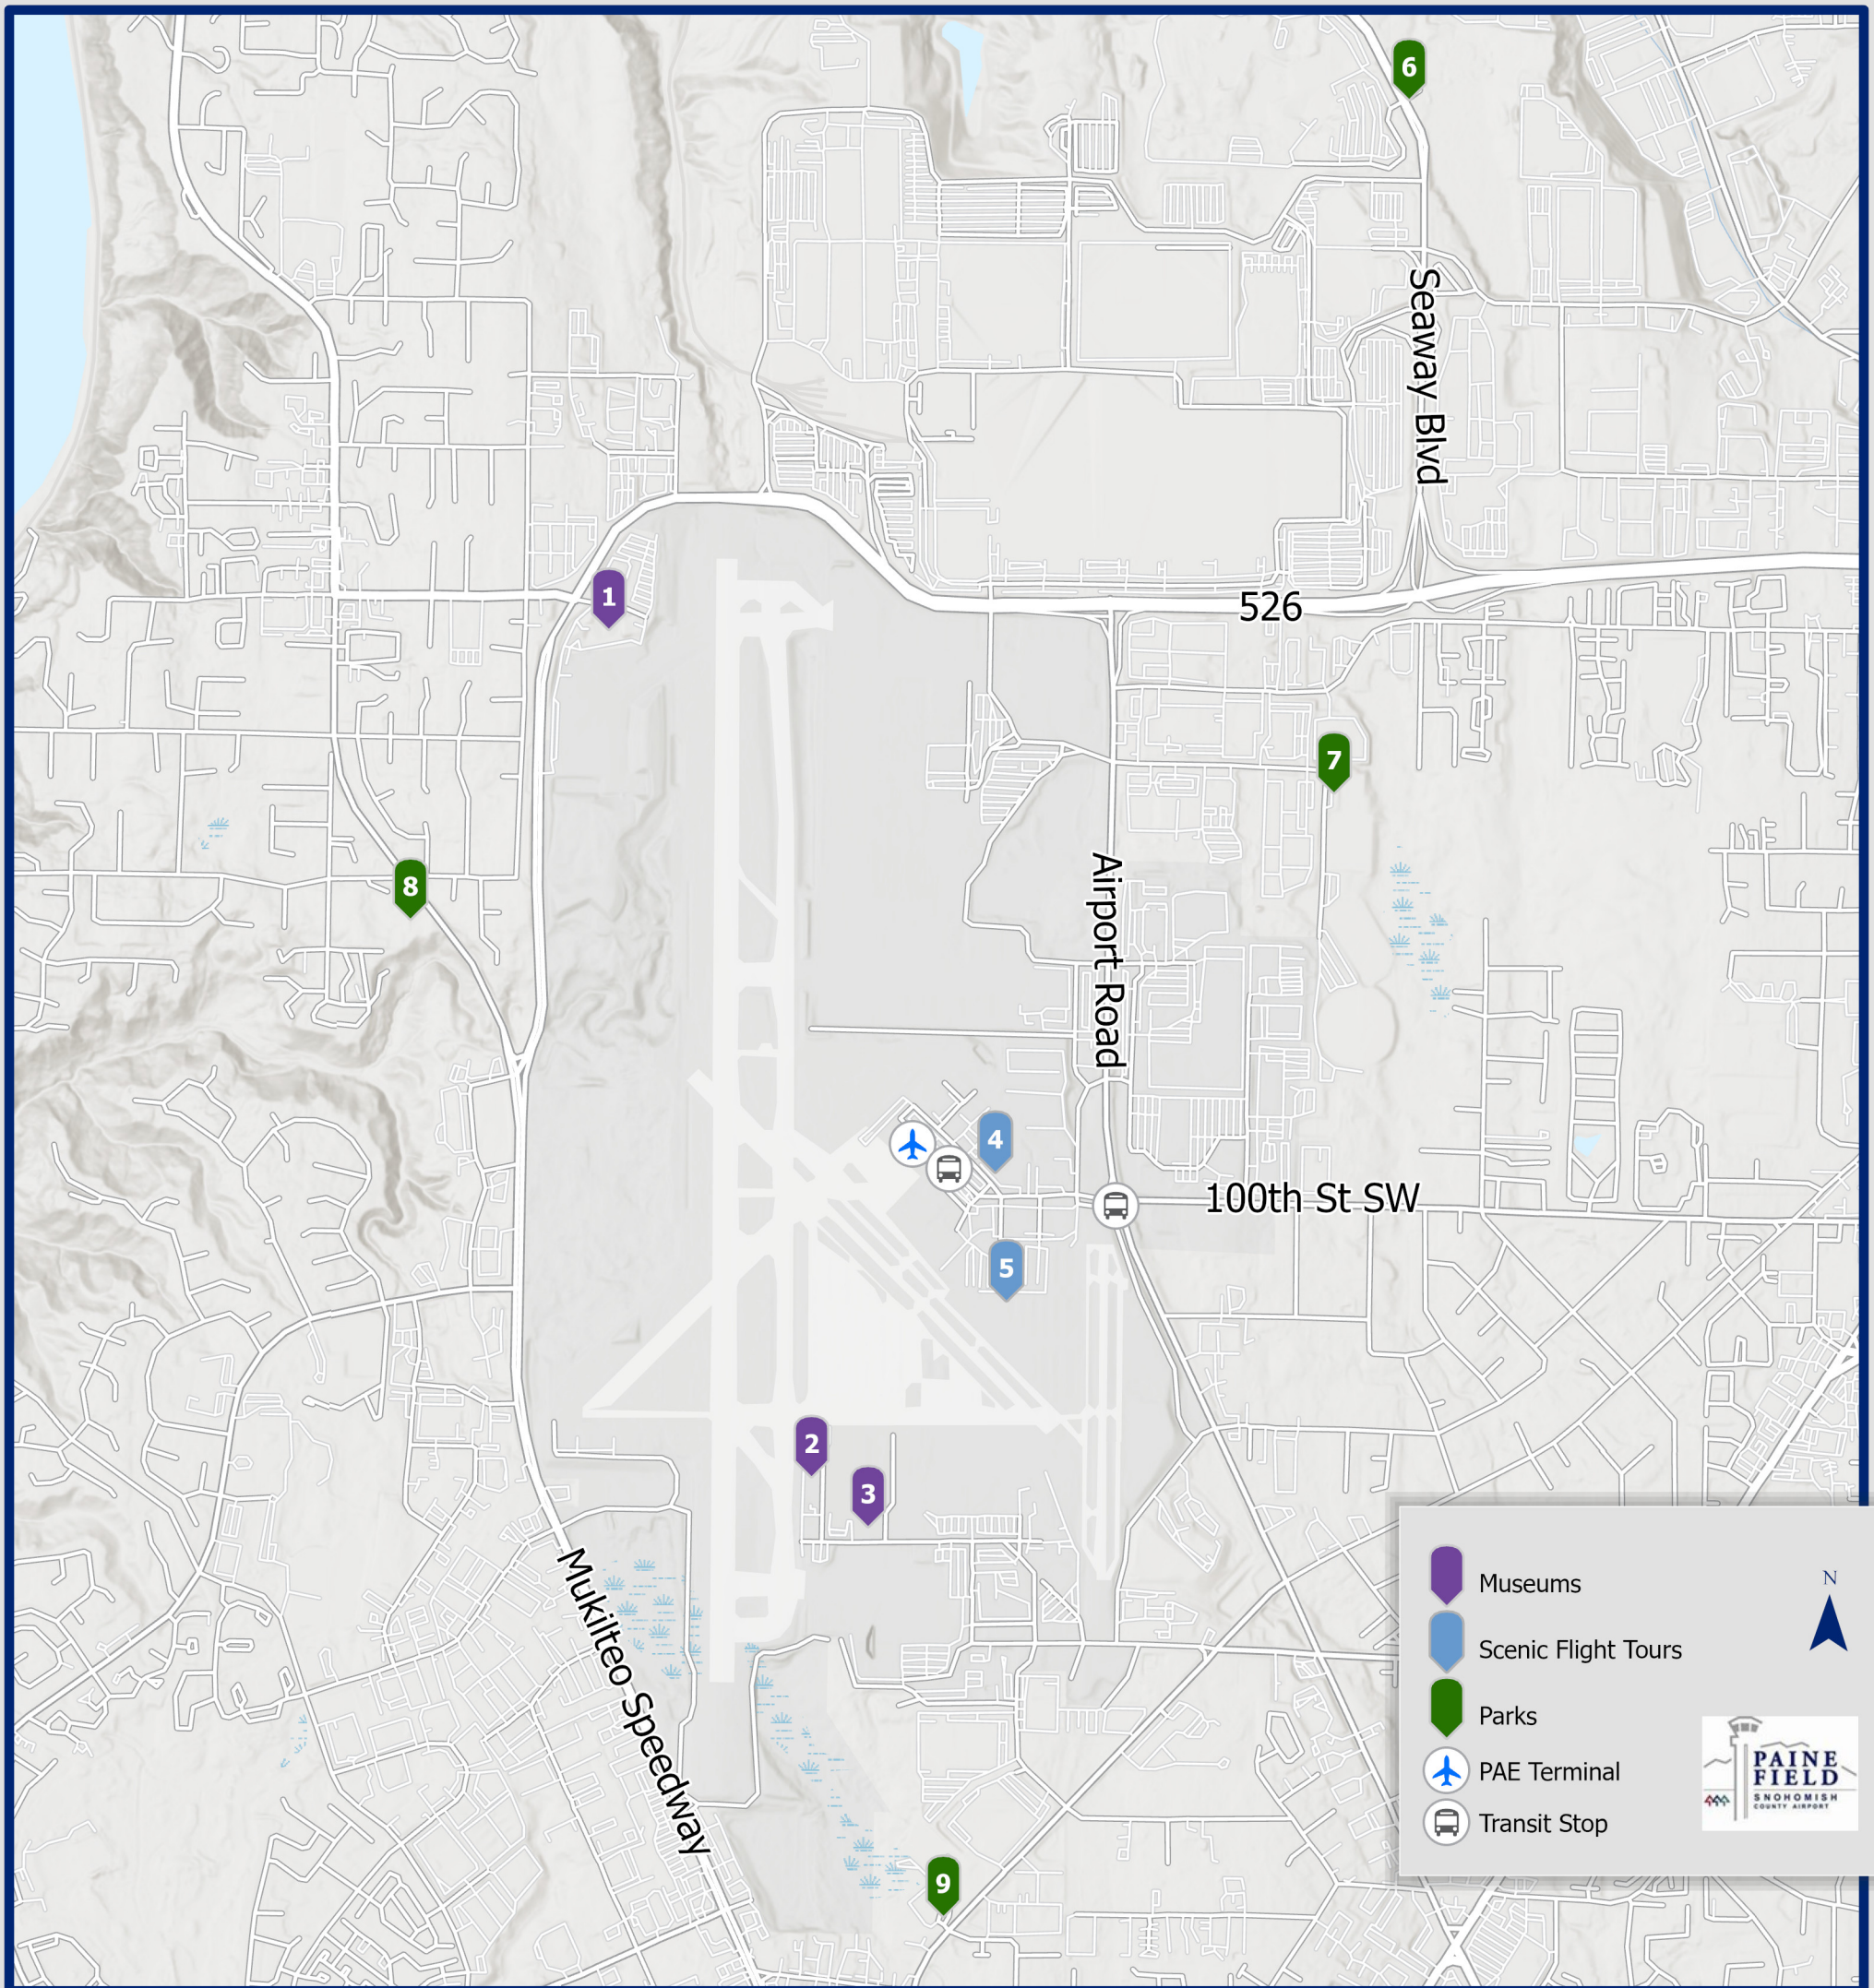

PAINE FIELD AIRPORT ATTRACTIONS MAP

1. Boeing Future of Flight
boeingfutureofflight.com
8415 Paine Field Blvd, Mukilteo

2. Legend Flyers ME 262
stormbirds.com
10728 36th Pl W, Everett

3. Flying Heritage & Combat Armor Museum
flyingheritage.org
3407 109th St SW, Everett

4. Kenmore Air
kenmoreair.com
3125 100th St SW, Everett

5. Regal Air
regalair.com
10217 31st Ave. C51, Everett

6. Narbeck Wetland Sanctuary
7007 Seaway Blvd, Everett

7. Kasch Park
8811 Airport Rd, Everett

8. 92nd Street Park
4800 92nd St SW, Mukilteo

9. Paine Field Community Park
11928 Beverly Park Rd, Everett

PAE Terminal
3300 100th St SW, Everett

Transit Stops:
- Swift and Community Transit
@ Airport Rd & 100th St SW
- Everett Transit @ PAE Terminal